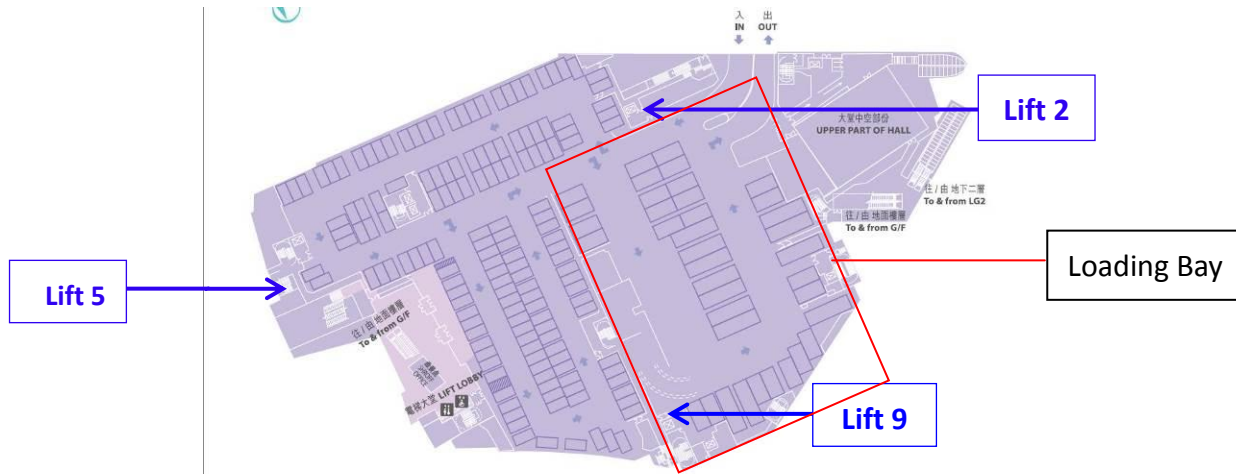

Domain Facilities List